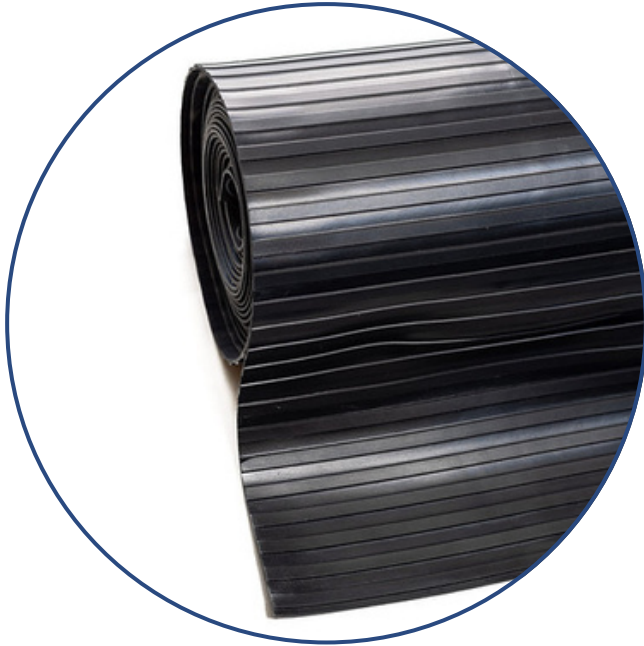

3MM, 5MM

QUBEX ROLL | SUSTAINABLE RUBBER FLOORING

Size

12M LONG X 1M WIDE X 6MM THICK

Material Composition

Natural and Recycle Rubber

VAN FLOOR LINER

Our high-quality rubber flooring is designed to deliver exceptional protection against spills, scratches, and everyday wear and tear in your van. Perfect for family trips or transporting gear, it keeps your cargo secure during transit while providing a clean, easy-to-maintain surface.