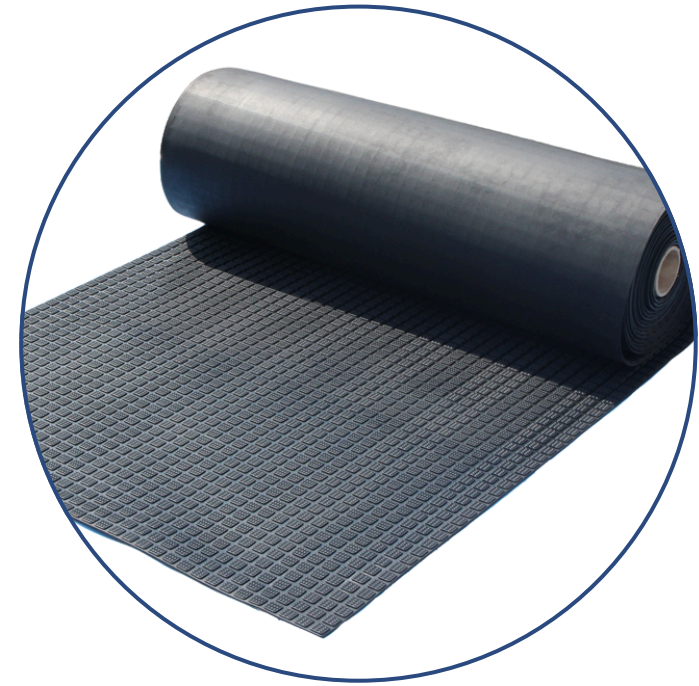

3MM, 5MM

QUBEX ROLL | SUSTAINABLE RUBBER FLOORING

Size

12M LONG X 1M WIDE X 6MM THICK

Material Composition

Natural and Recycle Rubber

OUTDOOR FLOORING

Reliant Rubber provides durable rubber flooring to bring comfort, safety, and style to your outdoor spaces. Our outdoor rubber flooring is perfect for patios, garden paths, and play areas, offering a soft, slip-resistant surface that withstands all weather conditions. It features small drainage perforations for excellent scraping and dirt removal, helping keep your outdoor to keep your outdoor areas cleaner and safer.