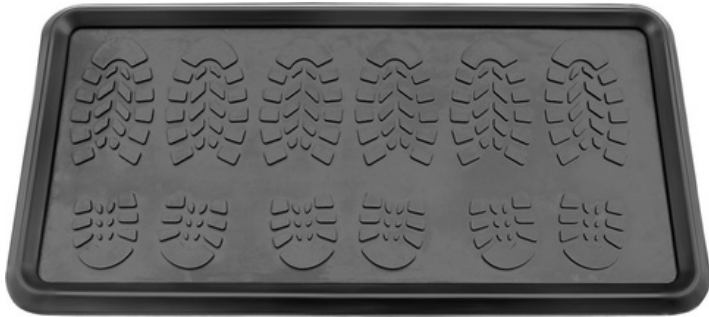

90cm x 150cm x 12mm

Material Composition

Natural and Recycle
Rubber

COMFORT MAT

Size

100cm x 150cm x 10mm

Material Composition

Natural and Recycle
Rubber

BOOT TRAY & SCRAPER MAT

Keep your home clean and tidy with our durable Boot & Scraper Mat. Perfect for high-traffic entryways, it features a rugged surface that effectively removes dirt, mud, and debris from shoes and boots. Made from tough, weather-resistant rubber, it's designed to withstand the elements while providing a non-slip surface for safety. Easy to clean and built for long-lasting performance, this mat is an essential addition to any residential entrance.