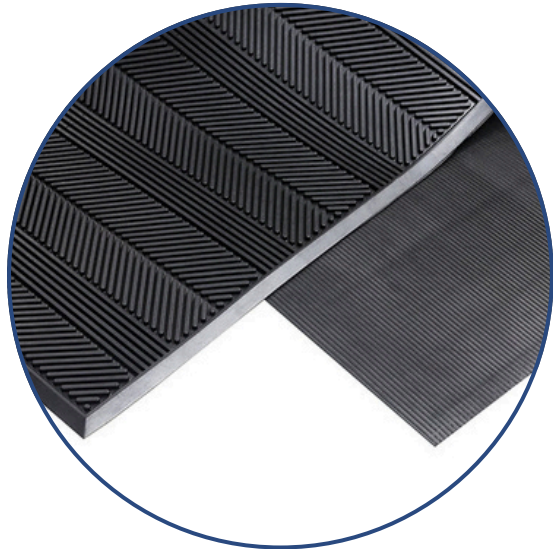

60cm x 90cm x 8mm

Material Composition

Natural and Recycle Rubber

BOOT SCRAPER MAT

Size

39cm x 32cm x 53mm

Material Composition

Natural and Recycle Rubber