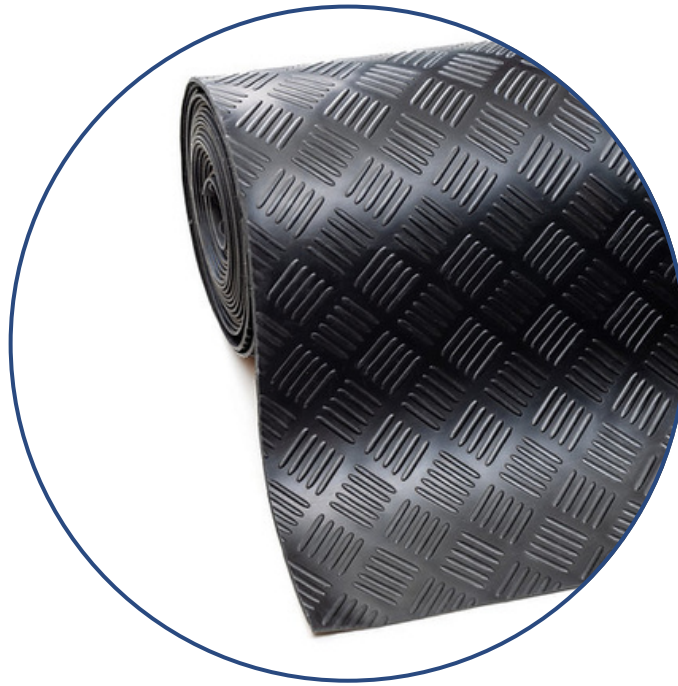

5-BAR RUBBER FLOORING

Size

A4, 1 - 9 M, FULL ROLL

Thickness

3MM, 5MM