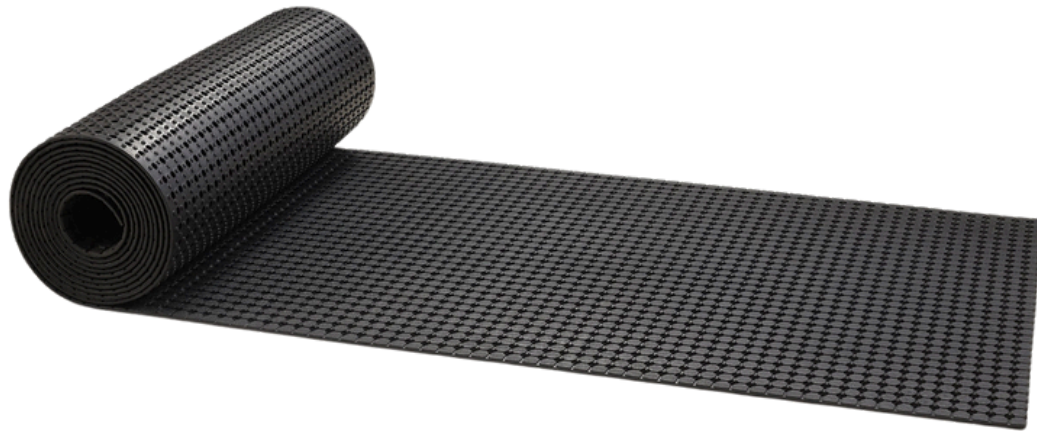

OCT-O-ROLL ROLL

Size

1m x 9.24m x 13mm

Material Composition

Natural and Recycle Rubber

STABLE MATS

Our stable rubber mats are designed for your horse's comfort and safety. Their antimicrobial properties help reduce the growth of bacteria, ensuring a cleaner, healthier environment. Ideal for stables, these mats provide excellent cushioning, reduce joint stress, and prevent slipping. Made from high-quality, durable rubber, they are easy to clean and maintain, perfect for high-traffic areas. Keep your horse safe and comfortable with our antimicrobial stable rubber mats.

6ft x 4ft x 17mm

Material Composition

Natural and Recycle Rubber

INTERLOCKING AMOEBA TOP STABLE MATS

Size

6ft x 4ft x 17mm

Material Composition

Natural and Recycle Rubber

SWIMMING POOL & SPA FLOORING

Revitalise your home's poolside or spa area with our robust, slip-resistant rubber flooring. Crafted explicitly for wet conditions, it delivers outstanding traction and minimises slip hazards. The cushioned surface ensures comfort and safety, while the weather-resistant material guarantees long-lasting durability. Effortless to clean and maintain, this flooring is an ideal selection for creating a safe and chic outdoor space at home.