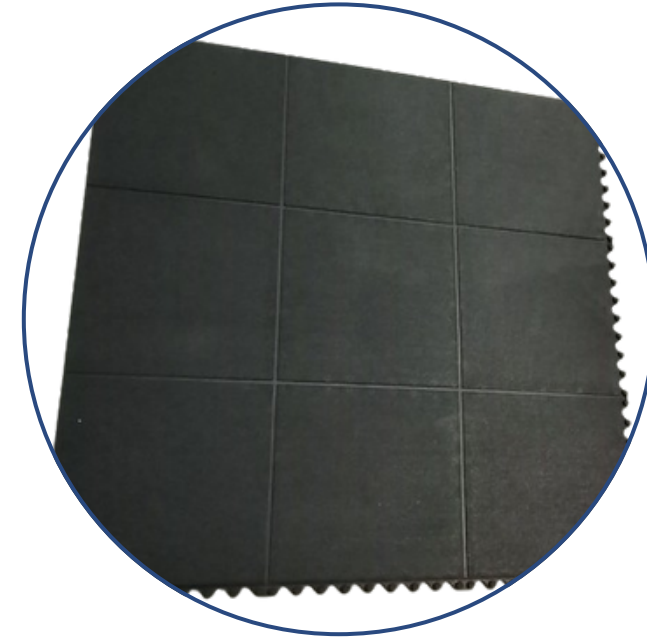

SOLID TOP GYM MAT

Size

91cm x 91cm x 14mm

Material Composition

Natural and Recycle Rubber