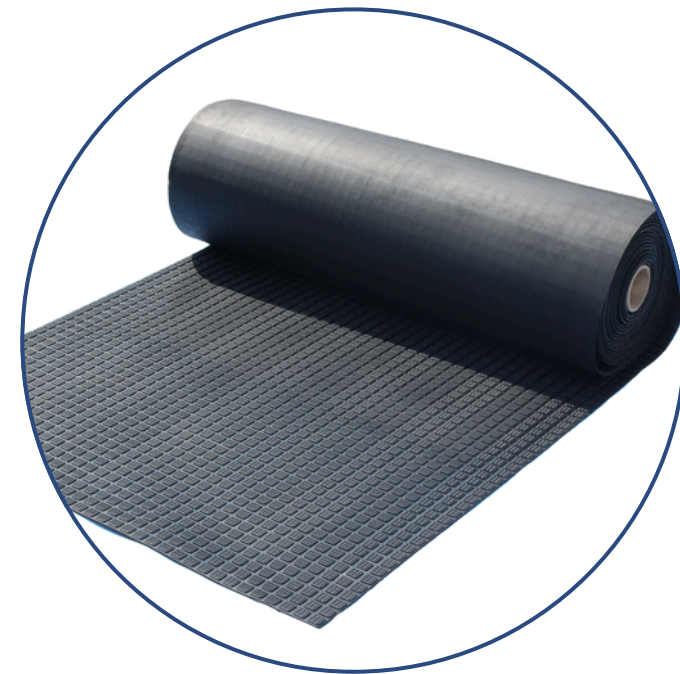

3MM, 5MM

QUBEX ROLL | SUSTAINABLE RUBBER FLOORING

Size

12M LONG X 1M WIDE X 6MM THICK

Material Composition

Natural and Recycle Rubber

VAN FLOOR LINER

Our high-quality rubber flooring is designed to deliver exceptional protection against spills, scratches, and everyday wear and tear in your van. Perfect for family trips or transporting gear, it keeps your cargo secure during transit while providing a clean, easy-to-maintain surface.