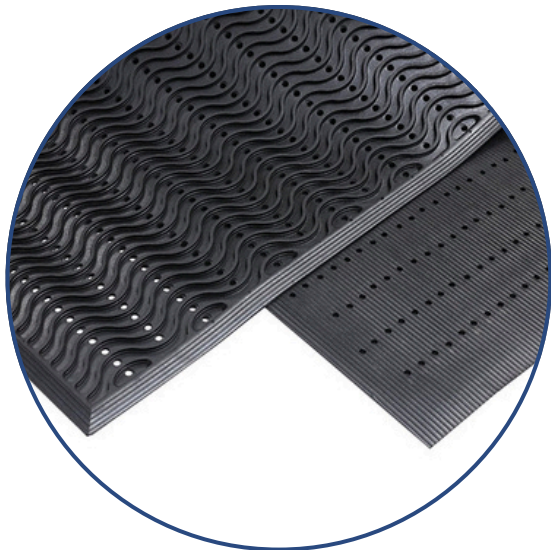

SWIMMING POOL & SPA FLOORING

Revitalise your home's poolside or spa area with our robust, slip-resistant rubber flooring. Crafted explicitly for wet conditions, it delivers outstanding traction and minimises slip hazards. The cushioned surface ensures comfort and safety, while the weather-resistant material guarantees long-lasting durability. Effortless to clean and maintain, this flooring is an ideal selection for creating a safe and chic outdoor space at home.

COMFORT ROLL

Size

1m x 9m x 10mm

1.5m x 9.5 x 10mm

Material Composition

Natural and Recycle Rubber

WAVES MAT

Size

BOOT TRAY & SCRAPER MAT

Keep your home clean and tidy with our durable Boot & Scraper Mat. Perfect for high-traffic entryways, it features a rugged surface that effectively removes dirt, mud, and debris from shoes and boots. Made from tough, weather-resistant rubber, it's designed to withstand the elements while providing a non-slip surface for safety. Easy to clean and built for long-lasting performance, this mat is an essential addition to any residential entrance.