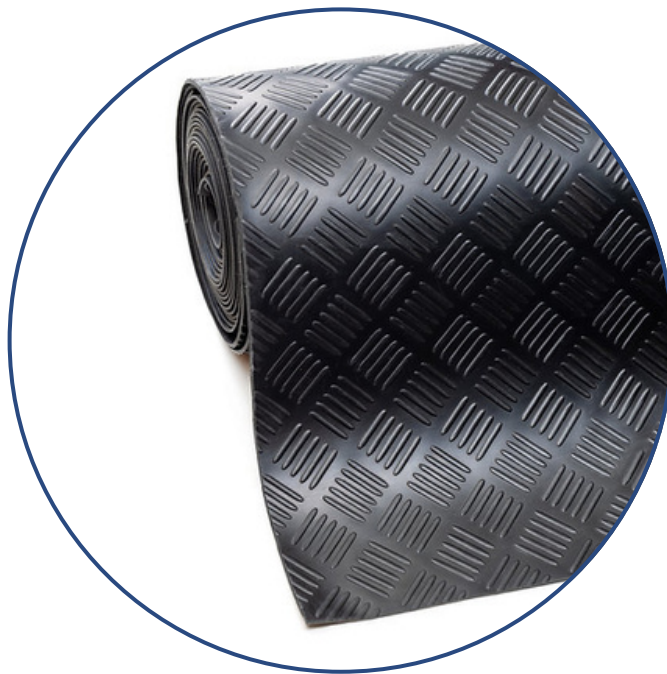

5-BAR RUBBER FLOORING

Size

A4, 1 - 9 M, FULL ROLL

Thickness

3MM, 5MM