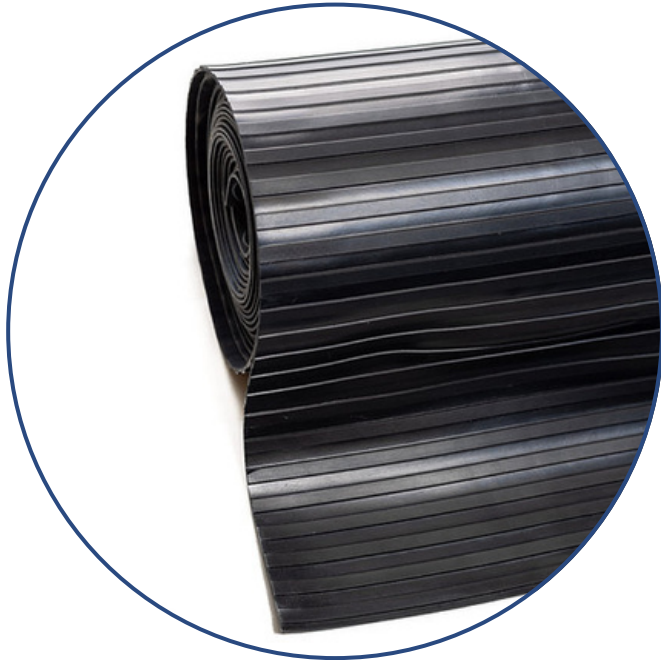

GARAGE FLOORING

Give your home garage a makeover with our residential-friendly garage flooring! Tough enough to handle vehicles and daily use, yet comfortable and slip-resistant for added safety. It's easy to clean, reduces noise, and protects your floors from damage, making it the perfect upgrade for any home workshop or garage.

WIDE RIBBED RUBBER FLOORING

Size

A4, 1 - 9 M, FULL ROLL

Thickness

3MM, 5MM