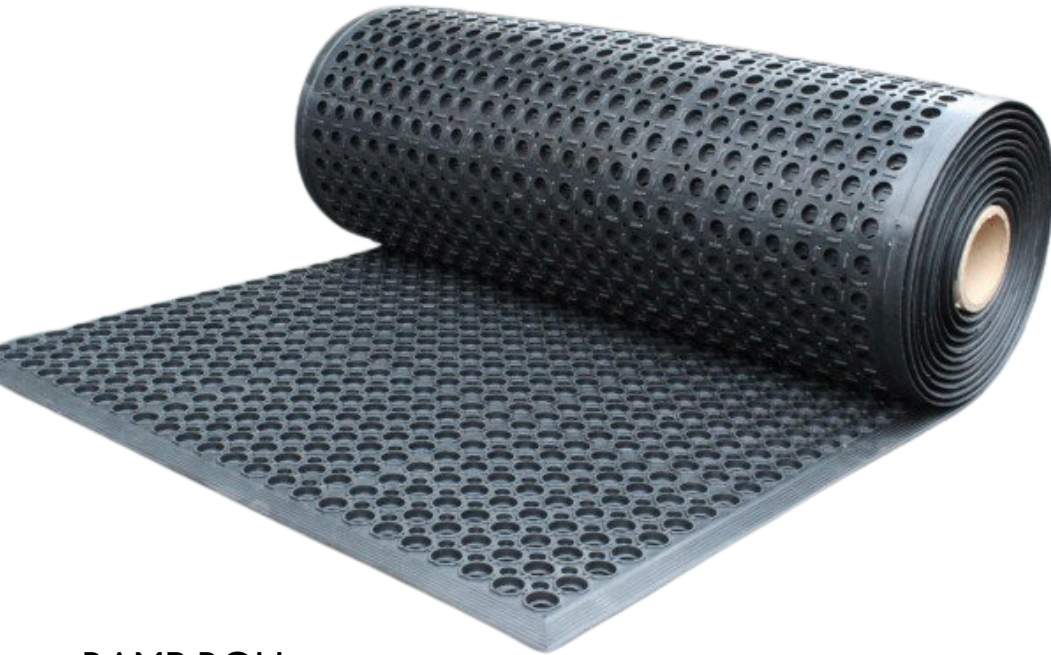

3MM, 5MM

QUBEX ROLL | SUSTAINABLE RUBBER FLOORING

Size

12M LONG X 1M WIDE X 6MM THICK

Material Composition

Natural and Recycle Rubber

OUTDOOR FLOORING

Reliant Rubber provides durable rubber flooring to bring comfort, safety, and style to your outdoor spaces. Our outdoor rubber flooring is perfect for patios, garden paths, and play areas, offering a soft, slip-resistant surface that withstands all weather conditions. It features small drainage perforations for excellent scraping and dirt removal, helping keep your outdoor to keep your outdoor areas cleaner and safer.

OCT-O-ROLL ROLL

Size

1m x 9.24m x 13mm

Material Composition

Natural and Recycle Rubber

STABLE MATS

Our stable rubber mats are designed for your horse's comfort and safety. Their antimicrobial properties help reduce the growth of bacteria, ensuring a cleaner, healthier environment. Ideal for stables, these mats provide excellent cushioning, reduce joint stress, and prevent slipping. Made from high-quality, durable rubber, they are easy to clean and maintain, perfect for high-traffic areas. Keep your horse safe and comfortable with our antimicrobial stable rubber mats.