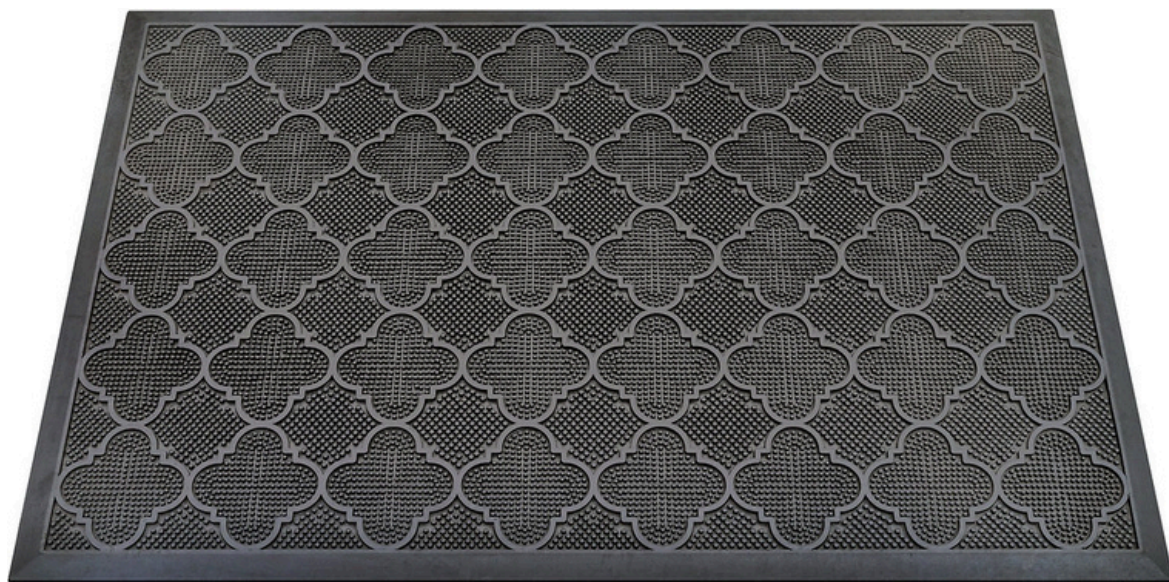

COCO BRUSH MATS

Size

40cm x 60cm x 20mm

60cm x 90cm x 20mm

Material Composition

Natural & Recycle Rubber

STAR PIN ENTRANCE MAT

Size