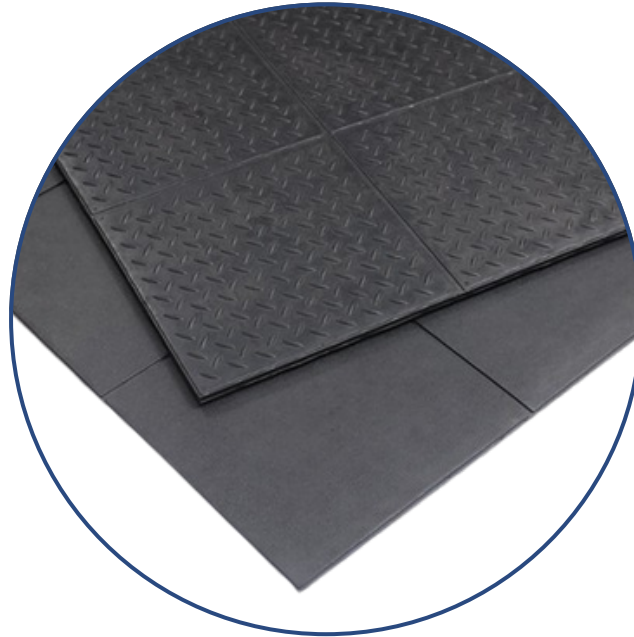

CHECKER TOP GYM

Size

91cm x 91cm x 14mm

Material Composition

Natural and Recycle Rubber