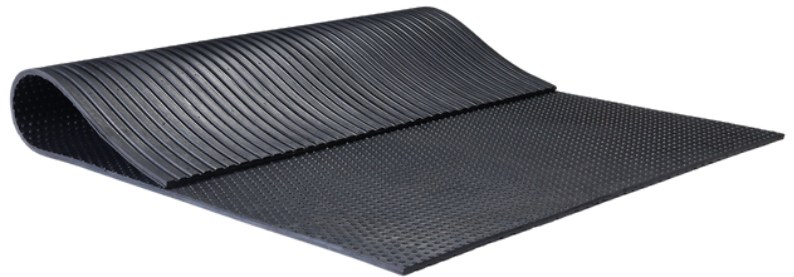

HAMMER TOP STABLE MATS

Size

6ft x 4ft x 17mm

Material Composition

Natural and Recycle Rubber