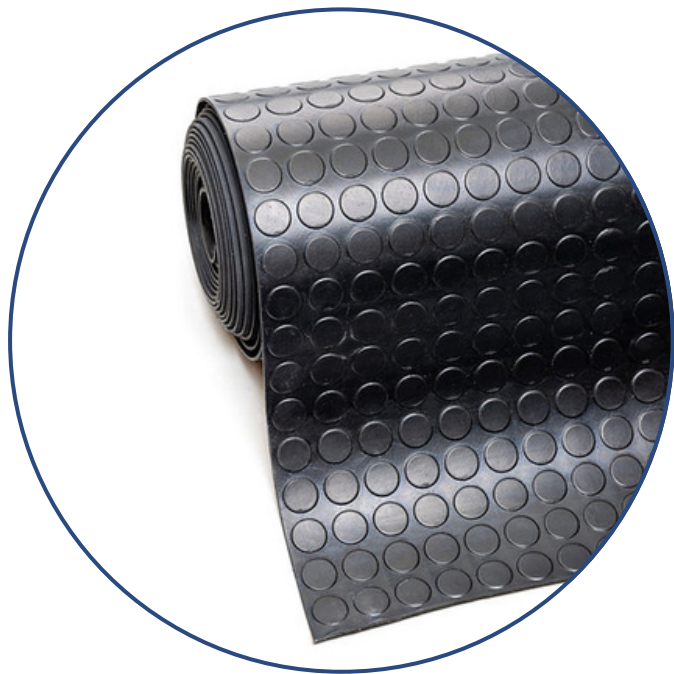

Thickness

3MM, 5MM

FINE RIBBED RUBBER FLOORING

Size

A4, 1 - 9 M, FULL ROLL

Thickness

3MM, 5MM

COIN RUBBER FLOORING