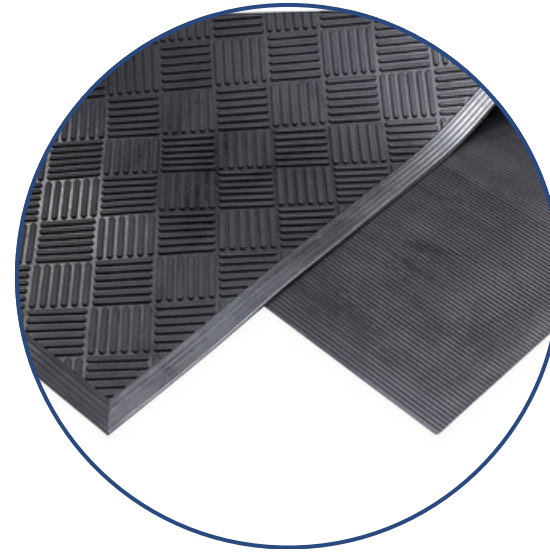

BOOT TRAY & SCRAPER MAT

Keep your home clean and tidy with our durable Boot & Scraper Mat. Perfect for high-traffic entryways, it features a rugged surface that effectively removes dirt, mud, and debris from shoes and boots. Made from tough, weather-resistant rubber, it's designed to withstand the elements while providing a non-slip surface for safety. Easy to clean and built for long-lasting performance, this mat is an essential addition to any residential entrance.

60cm x 90cm x 8mm

Material Composition

Natural and Recycle Rubber

BOOT SCRAPER MAT

Size

39cm x 32cm x 53mm

Material Composition

Natural and Recycle Rubber

STRIP SCRAPER MAT

Size

87cm x 154cm x 9mm

Material Composition

Natural and Recycle
Rubber

CLEAN SCRAPER MAT

Size

90cm x 150cm x
10mm