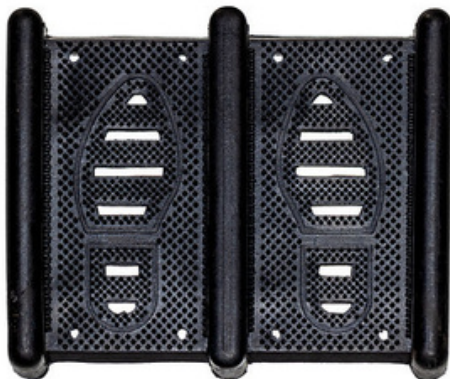

BOOT SCRAPER MAT

Size

39cm x 32cm x 53mm

Material Composition

Natural and Recycle Rubber