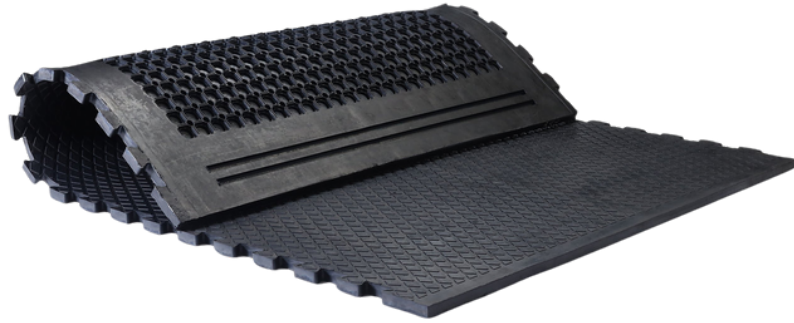

OCT-O-ROLL ROLL

Size

1m x 9.24m x 13mm

Material Composition

Natural and Recycle Rubber

STABLE MATS

Our stable rubber mats are designed for your horse's comfort and safety. Their antimicrobial properties help reduce the growth of bacteria, ensuring a cleaner, healthier environment. Ideal for stables, these mats provide excellent cushioning, reduce joint stress, and prevent slipping. Made from high-quality, durable rubber, they are easy to clean and maintain, perfect for high-traffic areas. Keep your horse safe and comfortable with our antimicrobial stable rubber mats.