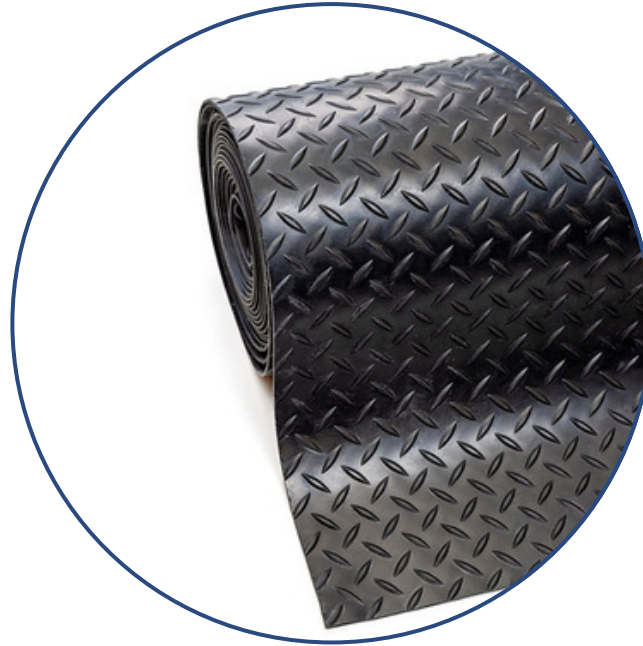

DIAMOND CHECKER PLATE RUBBER FLOORING

Size

A4, 1 - 9 M, FULL ROLL

Thickness

3MM, 5MM