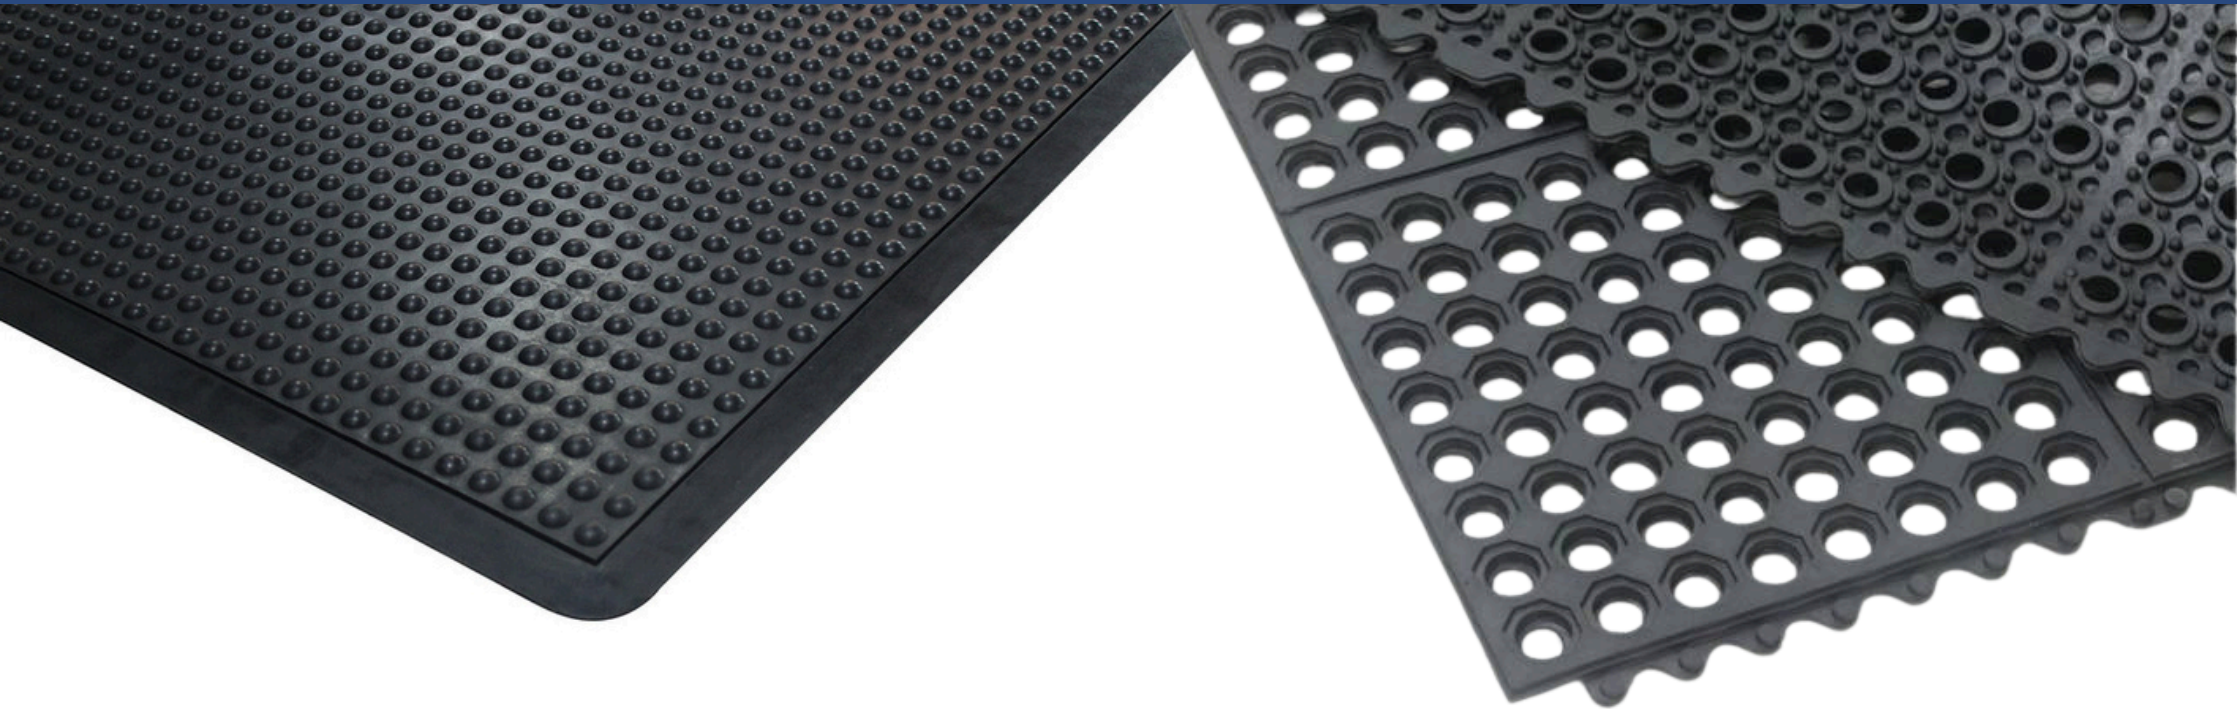

NON-SLIP TOILET MATS

Our non-slip toilet mats are crafted from high-quality synthetic rubber for enhanced durability and safety. This mat provides a secure, non-slip surface that prevents accidents in wet environments like your bathroom. Its soft, flexible material offers comfort underfoot while ensuring a reliable grip, making it an essential addition to any residential bathroom.

Material Composition

Synthetic Rubber

ANTI-FATIGUE KITCHEN MATS

Our anti-fatigue kitchen mats are specially designed to reduce strain on your feet, legs, and back. They are made from a perfect blend of natural and recycled rubber, providing a cushioned surface for long hours spent cooking or cleaning. The slip-resistant design ensures safety, while the durable material withstands daily wear and tear.