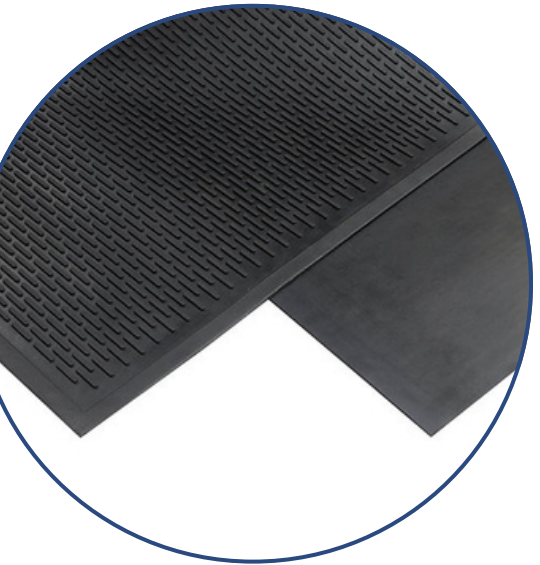

BOOT TRAY & SCRAPER MAT

Keep your home clean and tidy with our durable Boot & Scraper Mat. Perfect for high-traffic entryways, it features a rugged surface that effectively removes dirt, mud, and debris from shoes and boots. Made from tough, weather-resistant rubber, it's designed to withstand the elements while providing a non-slip surface for safety. Easy to clean and built for long-lasting performance, this mat is an essential addition to any residential entrance.

BOOT TRAY MAT

Size

40cm x 80cm x 22mm

40cm x 80cm x 27mm

Material Composition

Natural and Recycle Rubber

RIDGE SCRAPER MAT

Size