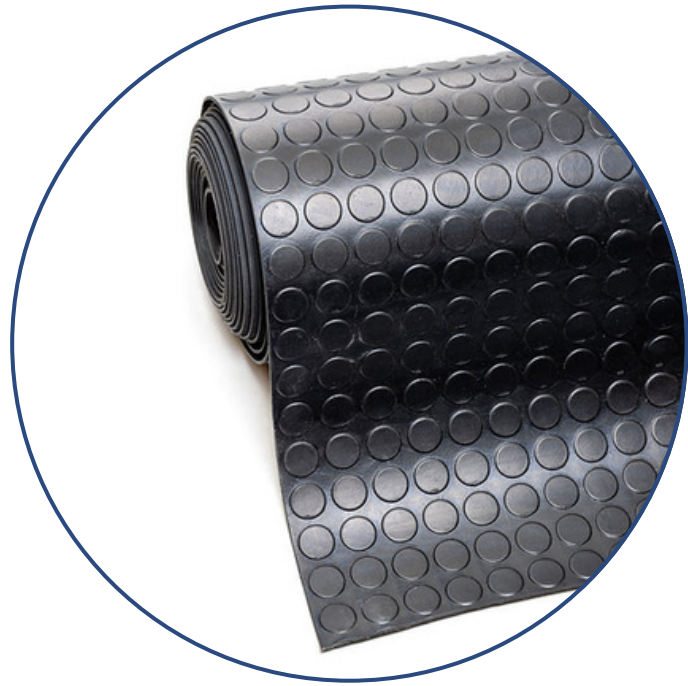

Thickness

3MM, 5MM

FINE RIBBED RUBBER FLOORING

Size

A4, 1 - 9 M, FULL ROLL

Thickness

3MM, 5MM

COIN RUBBER FLOORING