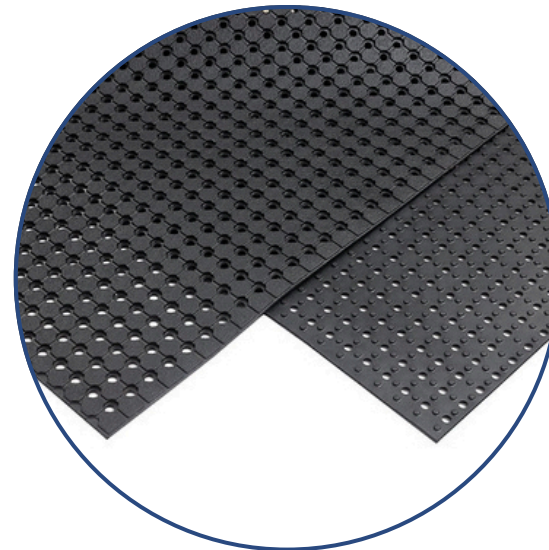

COMFORT MAT

Size

100cm x 150cm x 10mm

Material Composition

Natural and Recycle
Rubber