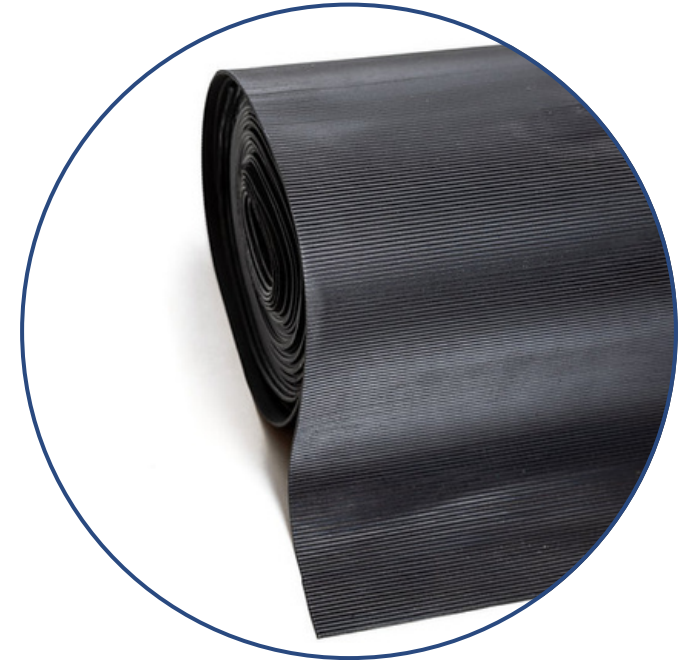

FINE RIBBED RUBBER FLOORING

Size

A4, 1 - 9 M, FULL ROLL

Thickness

3MM, 5MM