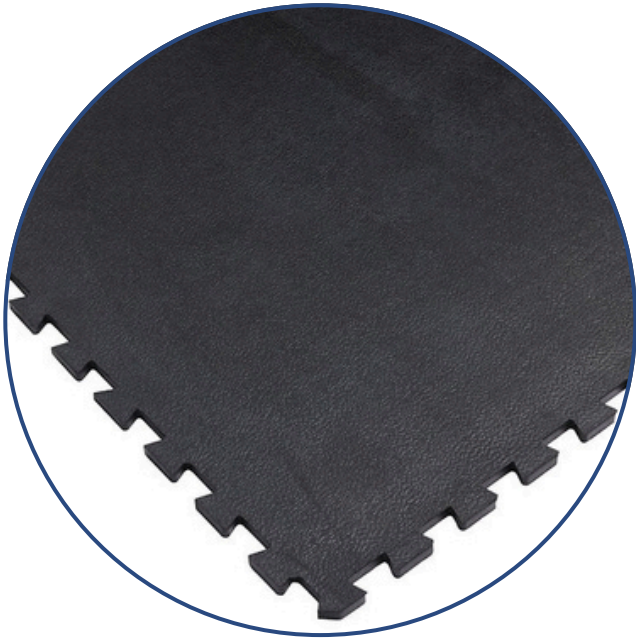

ANTI-FATIGUE BUBBLE MAT

Size

60cm x 90cm x 15mm

90cm x 120cm x 15mm

Material Composition

Natural and Recycle Rubber

ANTI-FATIGUE INTERLOCKING MATS

Size

91cm x 91cm x 12mm

Material Composition

Natural and Recycle Rubber

HOME GYM FLOORING

Our Gym Mats combine style and durability for any fitness space. These mats are designed to absorb shock, reduce impact damage, and offer exceptional anti-slip traction for safe, confident workouts. Easy to install and maintain, they ensure a comfortable workout experience while protecting your floors from abrasion and vibration.