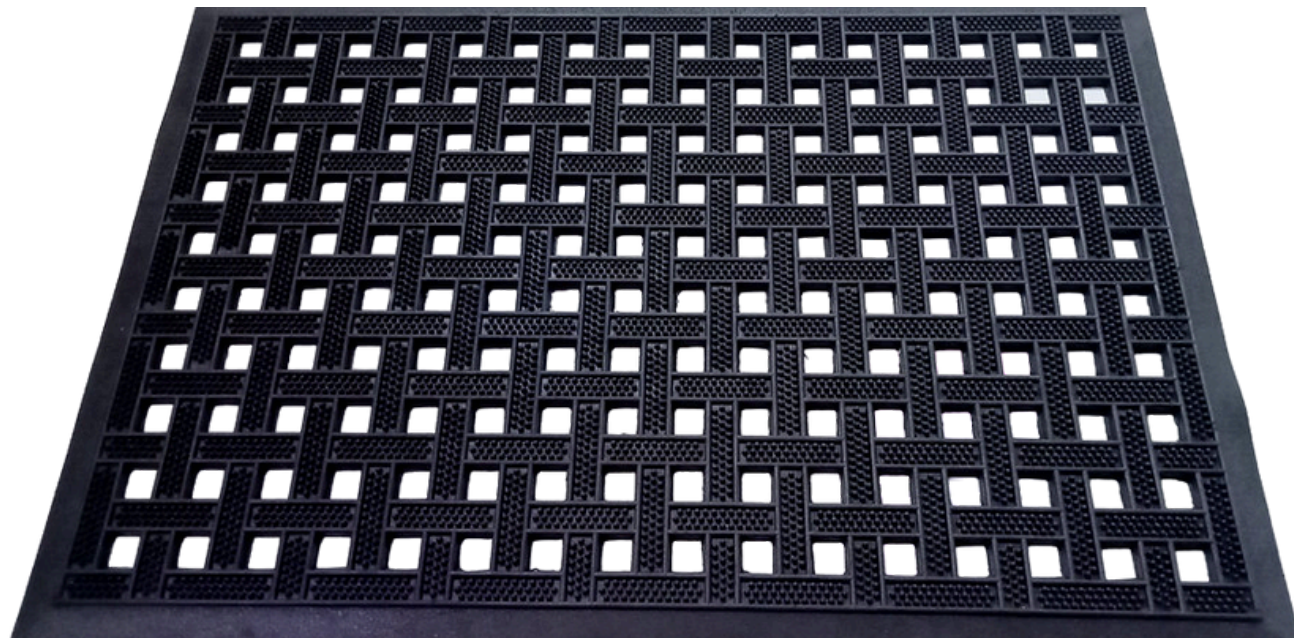

BASKET PIN ENTRANCE MAT

Size

80cm x 120cm x 12mm

Material Composition

Natural & Recycle Rubber