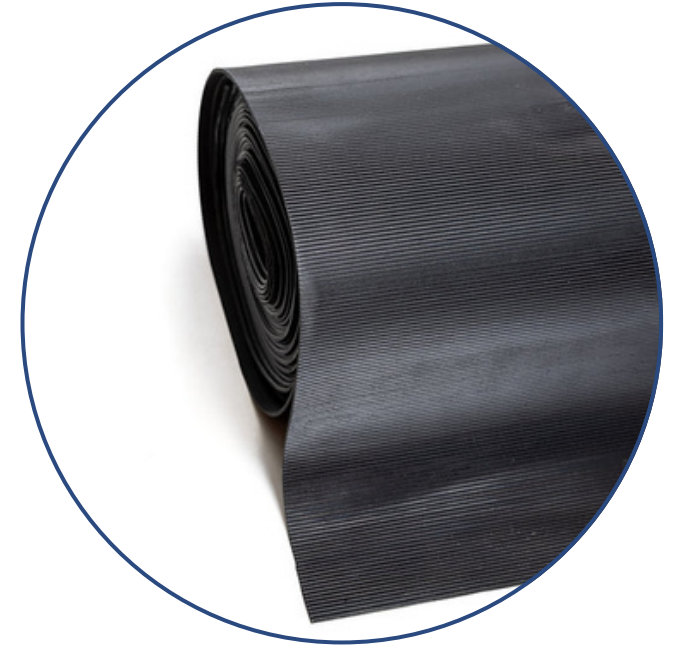

FINE RIBBED RUBBER FLOORING

Size

A4, 1 - 9 M, FULL ROLL

Thickness

3MM, 5MM